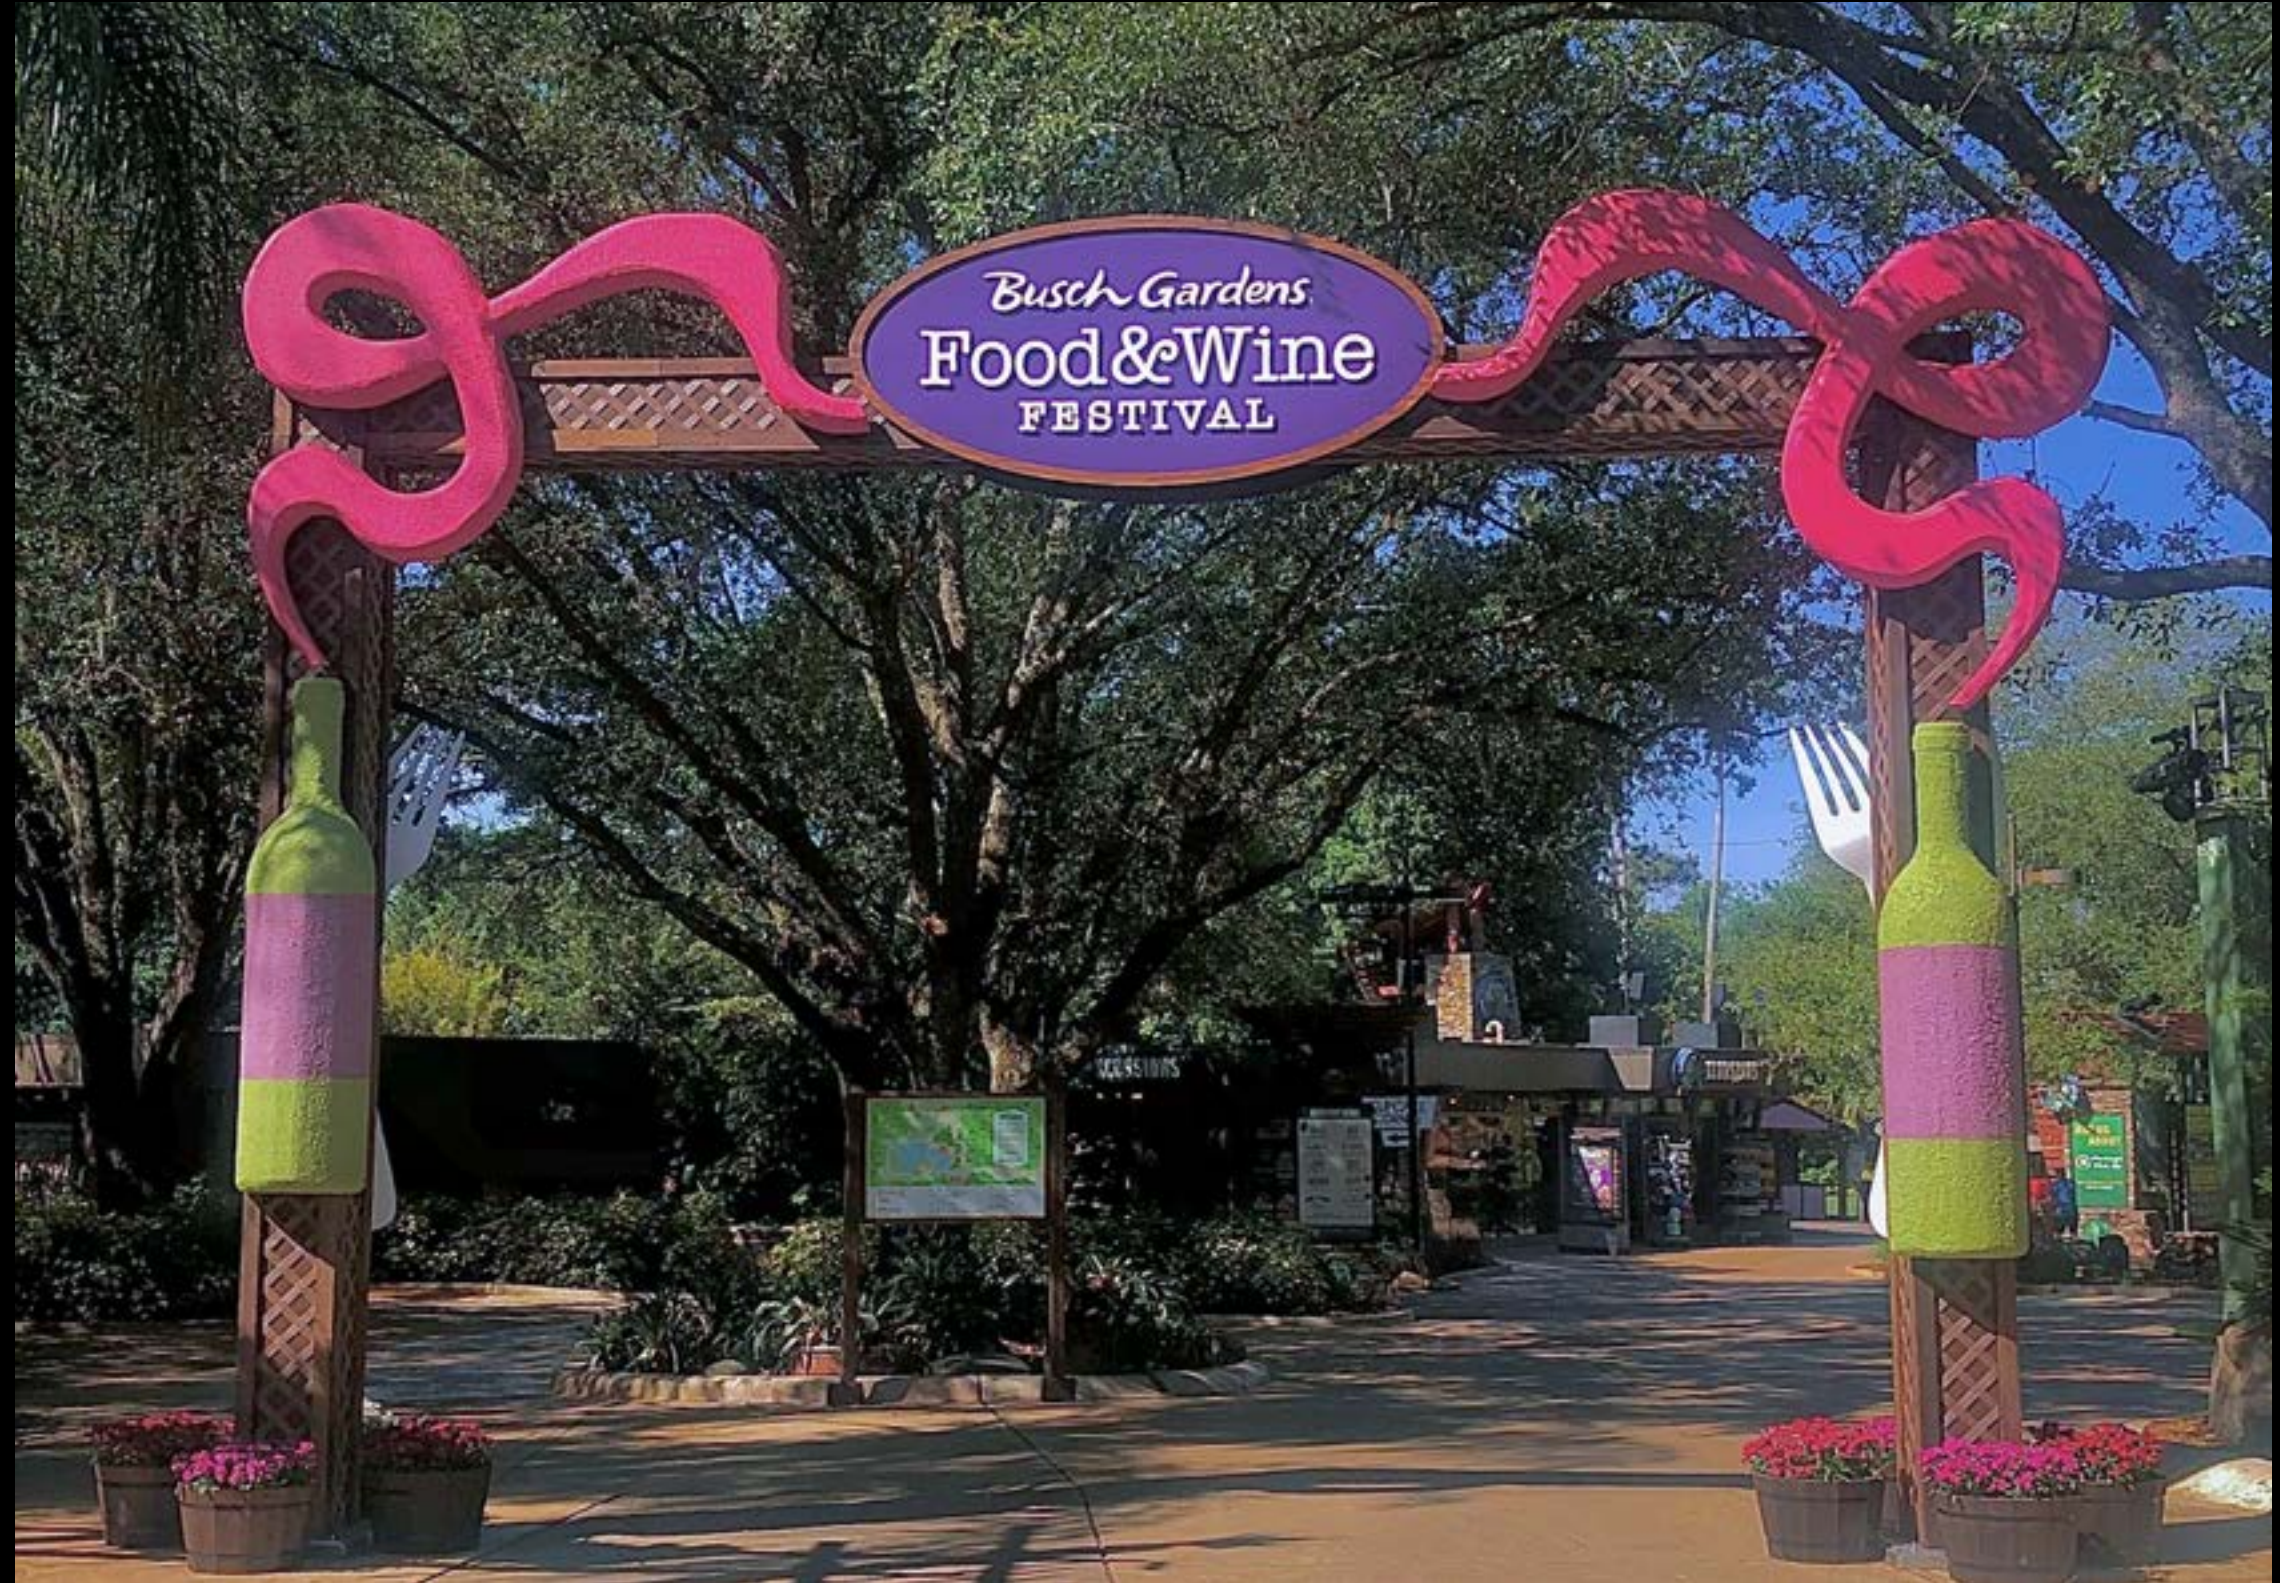

TERROR ROULETTE POSTERS - ADOBE ILLUSTRATOR & PHOTOSHOP

FESTIVAL TRUSS ARCH - BUILT IN HOUSE