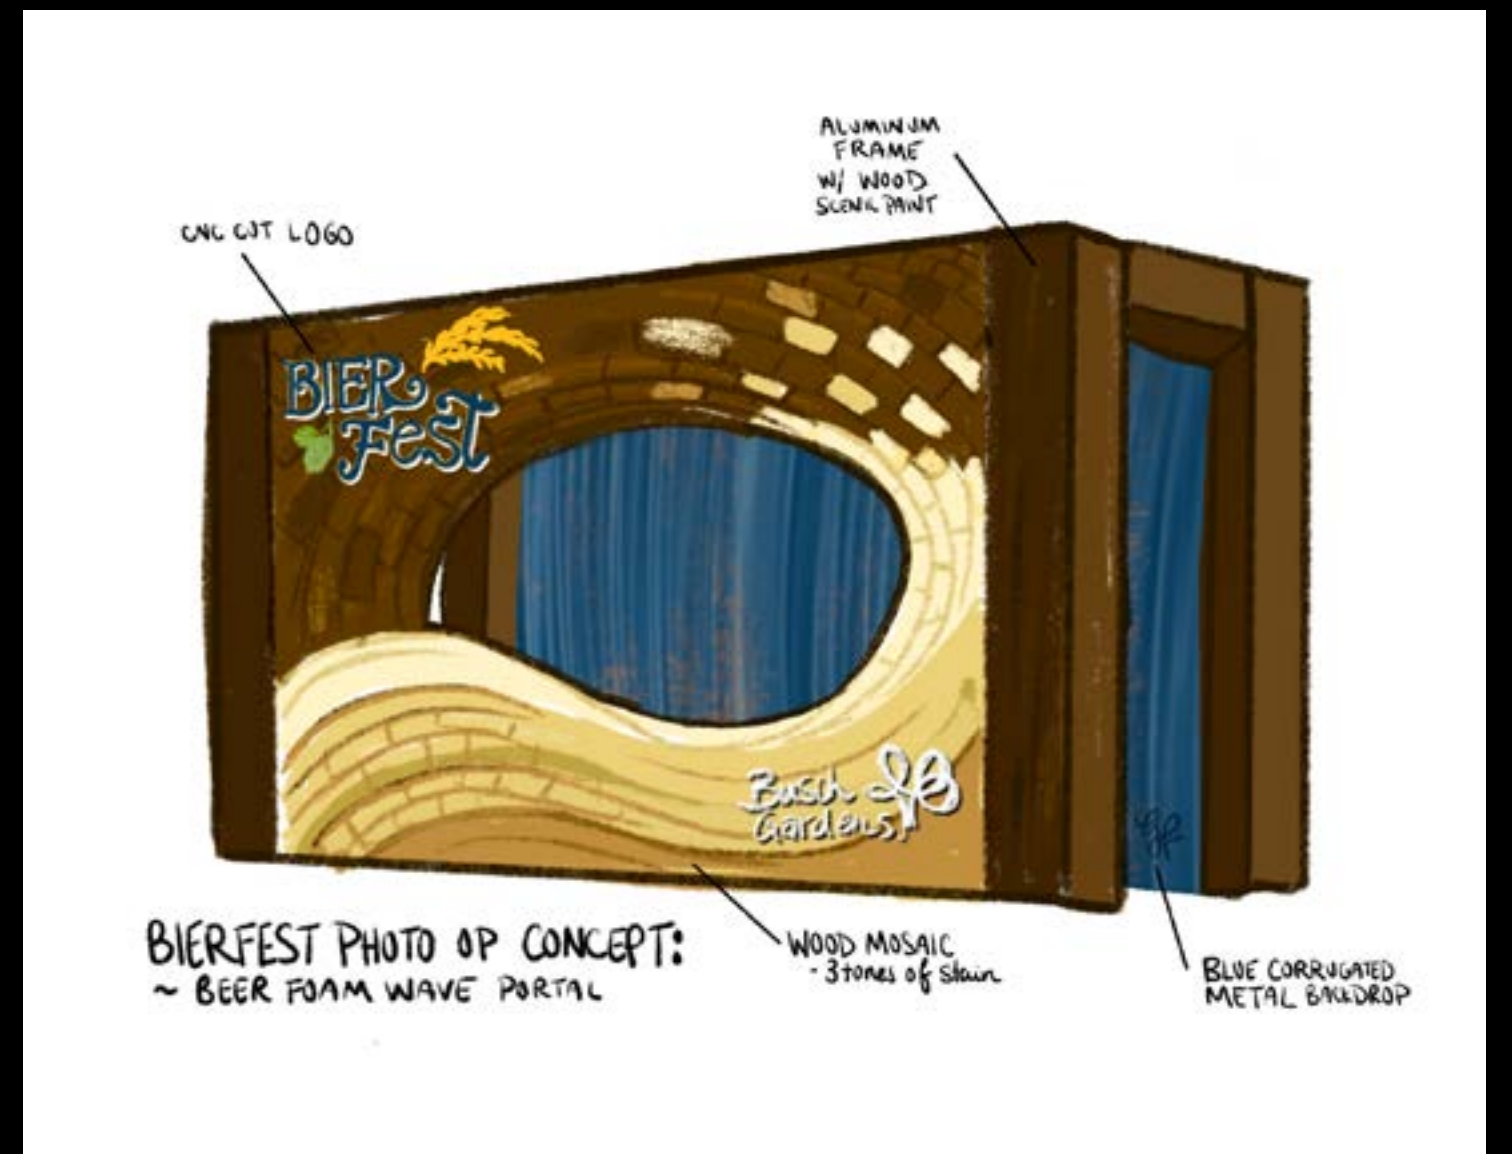

TERROR ROULETTE SOCIAL MEDIA POST - ADOBE PHOTOSHOP

MAIN FACADE SIGNAGE CONCEPT - ADOBE PHOTOSHOP

EXTERIOR WINDOW VINYL GRAPHIC - ADOBE PHOTOSHOP

TERROR ROULETTE POSTERS - ADOBE ILLUSTRATOR & PHOTOSHOP

TRELLIS PHOTO OP - BUILT IN HOUSE

FESTIVAL TRUSS ARCH - BUILT IN HOUSE

CONCEPT DESIGN- ADOBE PHOTOSHOP

3D MODEL - SKETCH UP

CONCEPT DESIGN- ADOBE PHOTOSHOP

3D MODEL - SKETCH UP

GOURMET GARDENS ENTRANCE SIGN AND PLANTER – BUILT IN HOUSE

**GOURMET GARDENS SIGN GRAPHIC
ADOBE ILLUSTRATOR AND PHOTOSHOP**

INSTALL WIP

F&B STANDS – GAZEBO ADDITIONS BUILT IN HOUSE

F&B STAND DESIGNS- SKETCH UP AND PHOTOSHOP

CINCO DE MAYO WEEKEND OVERLAY DESIGNS

VIVA LA MUSICA OVERLAY DESIGNS

BIERFEST 2023 WALK IN PHOTO OP DESIGN