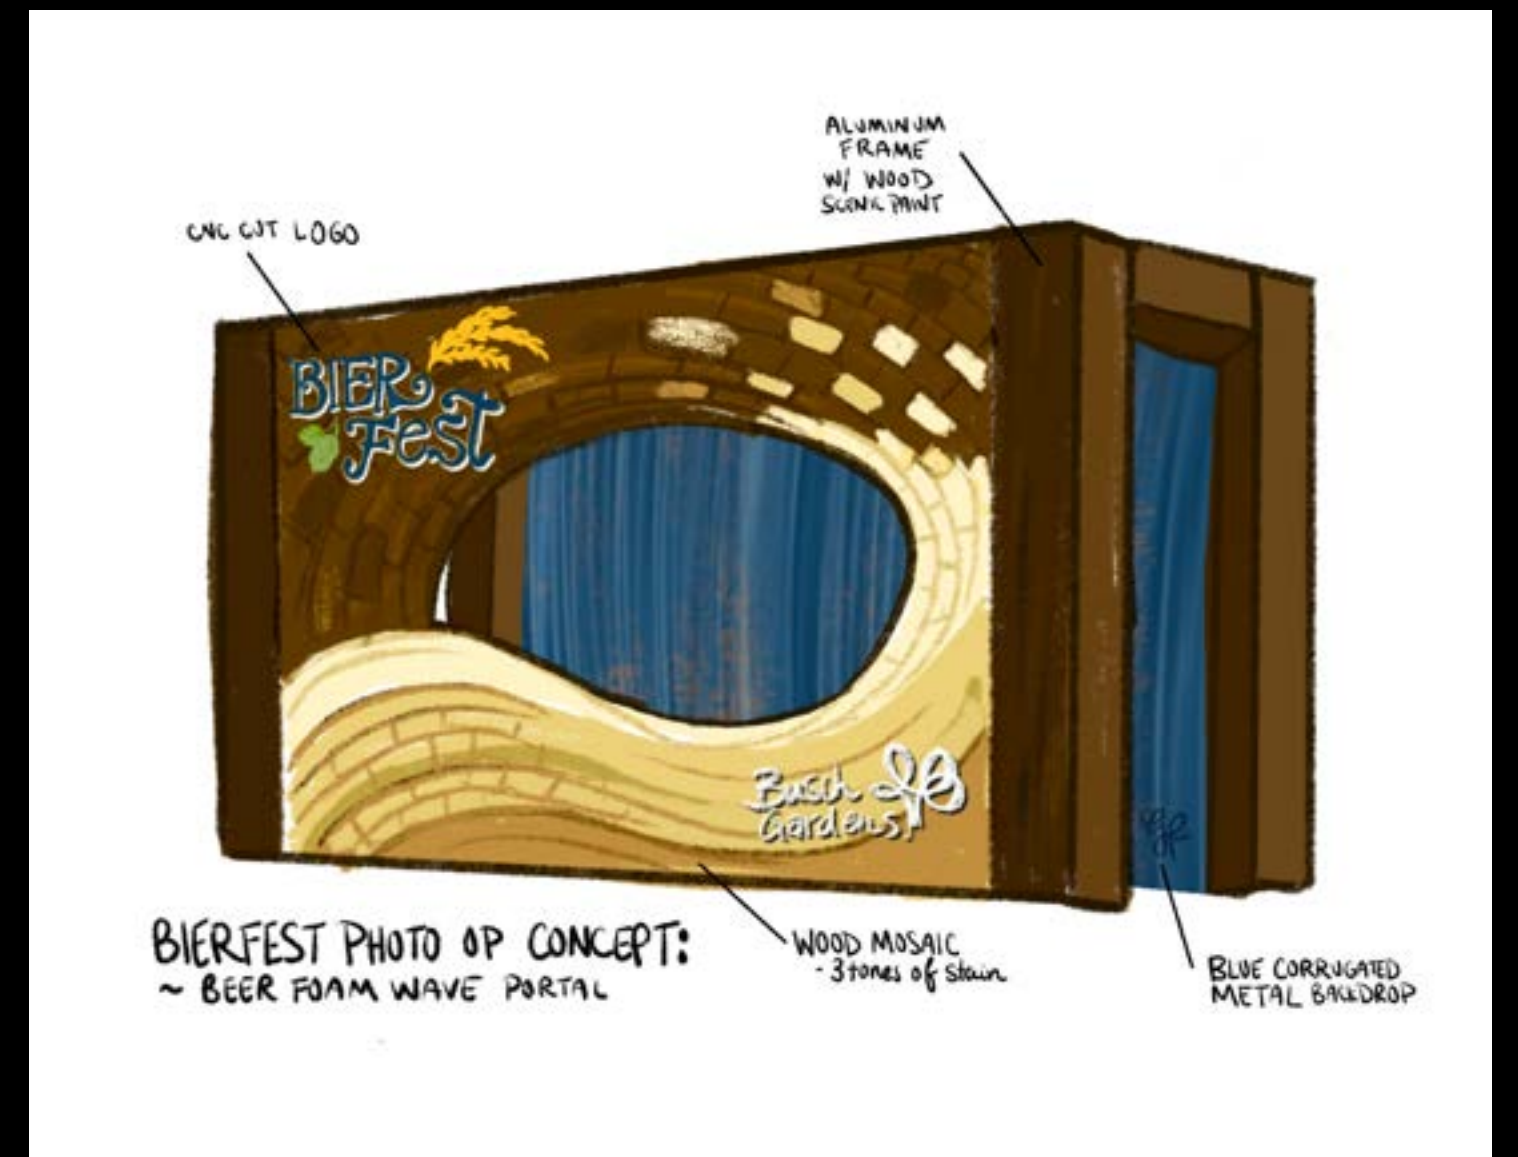

F&B STAND DESIGNS- SKETCH UP AND PHOTOSHOP